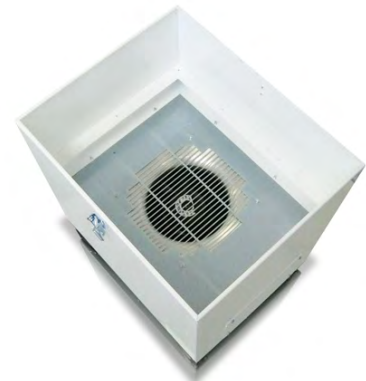

SOLDER-VAC II

COMPACT AIR CLEANING SYSTEM

Protect yourself from toxic soldering fumes wherever your job takes you. The Solder-Vac II fume extractor is perfect for removing fumes from light to medium-duty soldering applications and many other industrial and laboratory applications.

The flexible system can be set in a vertical or horizontal position, on a bench-top or on the floor.

Features:

- Low-profile, light duty solder fume extractor
- White powder coated standard
- Multi-stage filtration system: pre-filter, HEPA and chemical filter
- Whisper quiet operation, less than 52 dBA
- Heavy gauge steel construction
- Optional digital control panel

Dual-workstation configuration
with FlexArms

SOLDERING • CHEMICAL VAPORS • BRAZING • LASER FUMES

Filter Options

The Solder-Vac II fume extractors are specially designed to source capture solder smoke & fumes before they migrate throughout your work space.

Solder-Vac II has a 1st stage dust filter, a 2nd stage high efficiency HEPA filter and a 3rd stage high density activated carbon fume filter. The final 3rd stage filters are refillable with fresh carbon granules as needed.