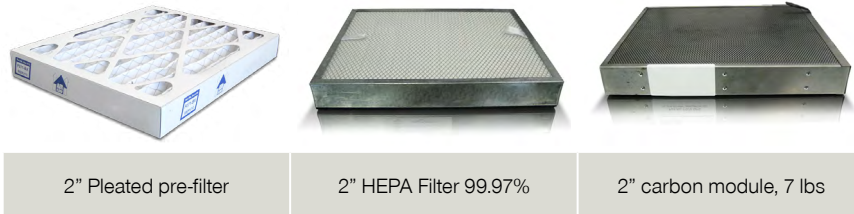

Dual-workstation configuration
with FlexArms

SOLDERING • CHEMICAL VAPORS • BRAZING • LASER FUMES

Filter Options

The Solder-Vac II fume extractors are specially designed to source capture solder smoke & fumes before they migrate throughout your work space.

Solder-Vac II has a 1st stage dust filter, a 2nd stage high efficiency HEPA filter and a 3rd stage high density activated carbon fume filter. The final 3rd stage filters are refillable with fresh carbon granules as needed.